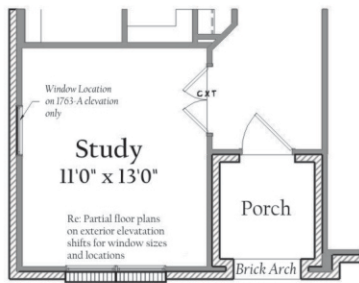

Optional Study