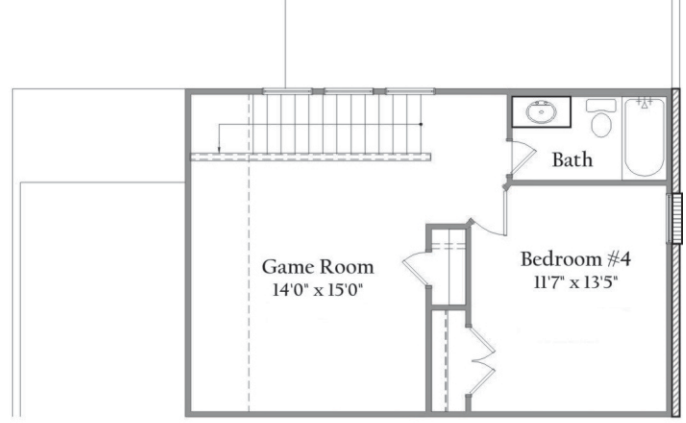

Optional Game Room