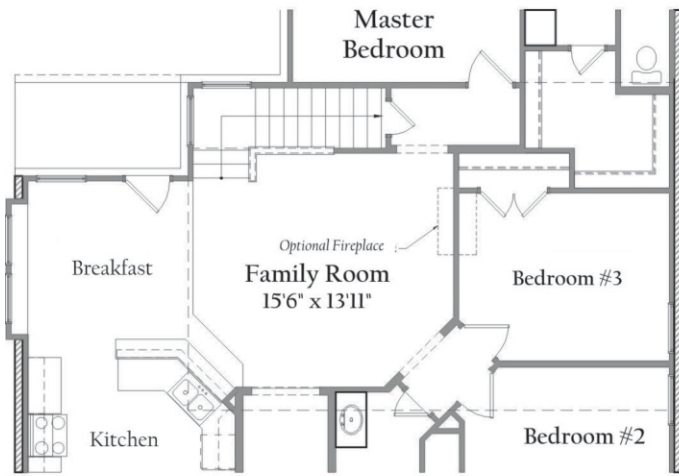

Optional Game Room