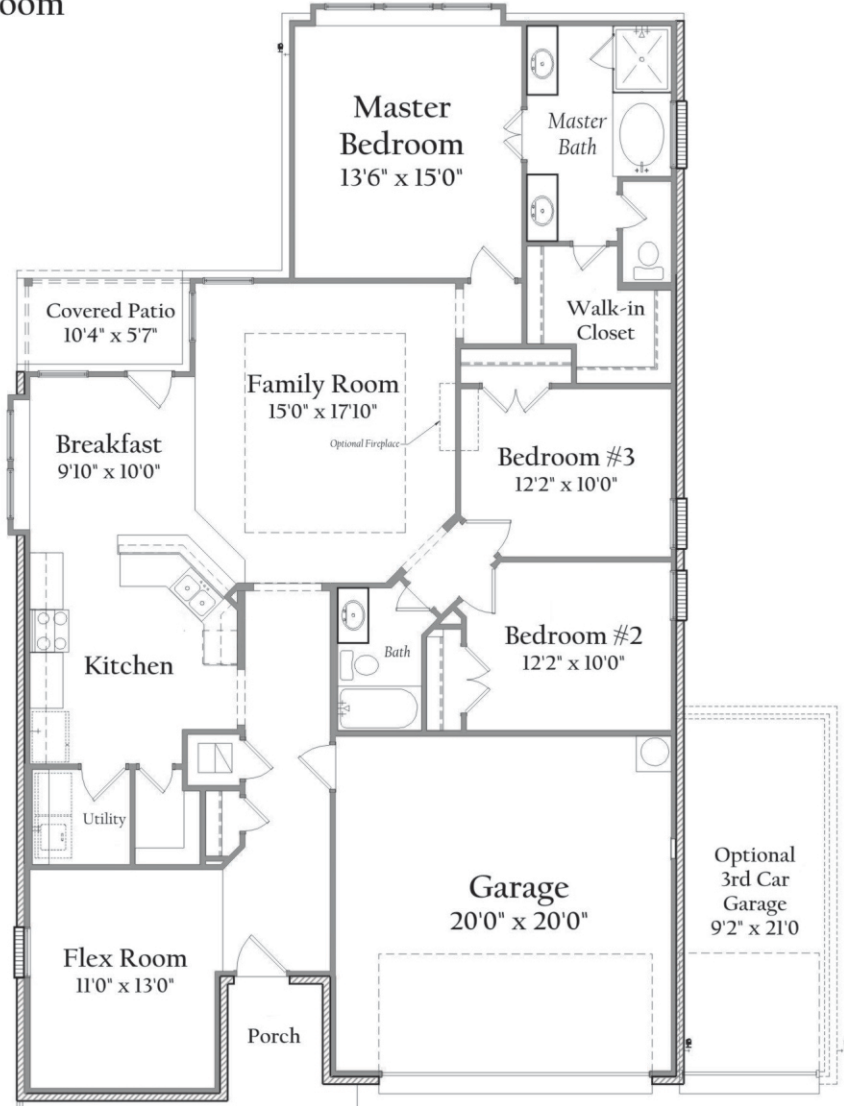

Optional Game Room

Optional Game Room

First Floor Plan

Square Footage Totals

1st floor	1,763 ft
Covered Porches	201 ft
Garage	439 ft
Total Under Roof	2,301 ft
Opt. 2nd floor	523 ft
Opt. 3rd Garage	207 ft

Please note: in an effort to continually improve our floor plans and elevations, HD Homes reserves the right to make alterations to the designs without prior notice

HD HOMES