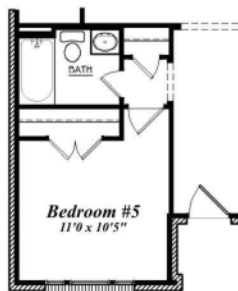

Optional Bedroom #5 and Bath