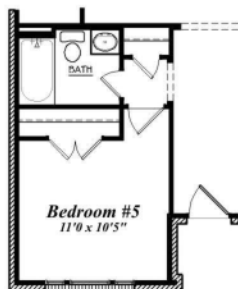

Optional Bedroom #5 and Bath