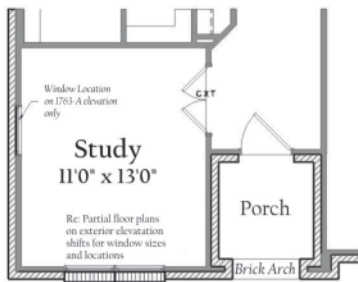

Optional Study