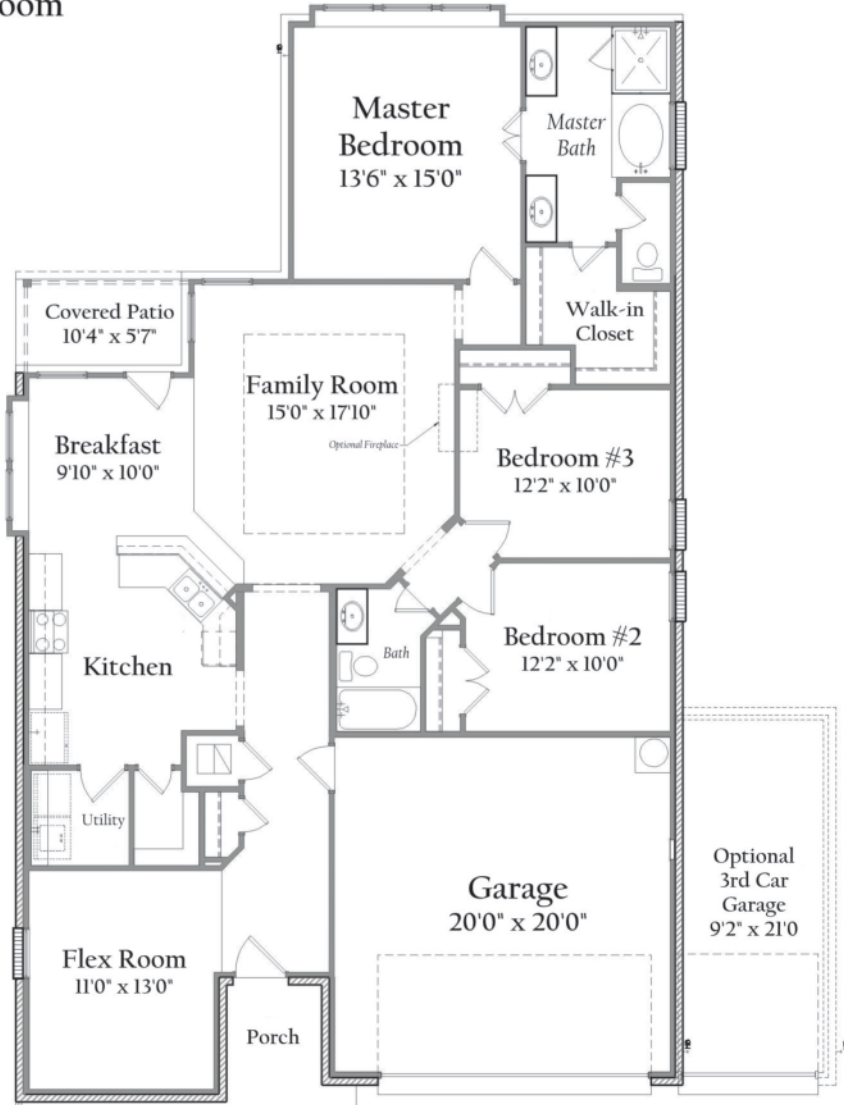

Optional Game Room

Optional Game Room

First Floor Plan

Square Footage Totals

1st floor	1,763 ft
Covered Porches	201 ft
Garage	439 ft
Total Under Roof	2,301 ft
Opt. 2nd floor	523 ft
Opt. 3rd Garage	207 ft

Please note: in an effort to continually improve our floor plans and elevations, HD Homes reserves the right to make alterations to the designs without prior notice

HD HOMES