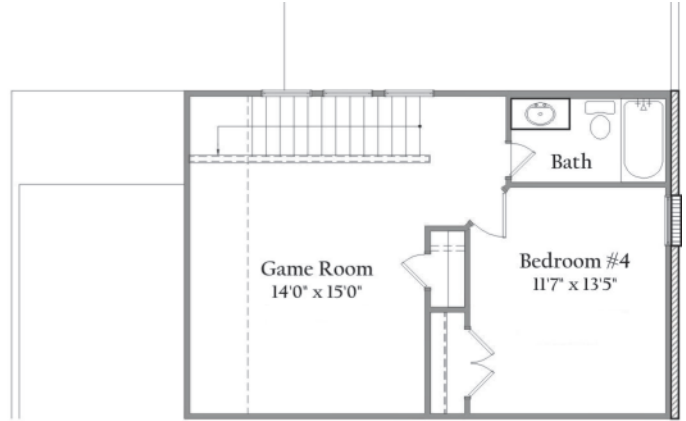

Optional Game Room