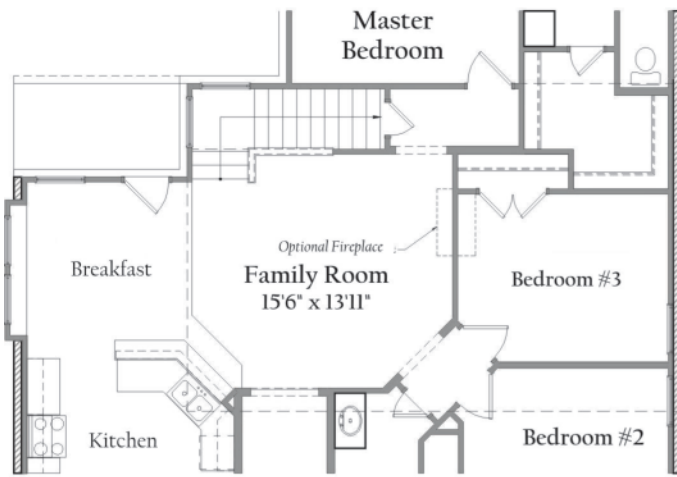

Optional Game Room