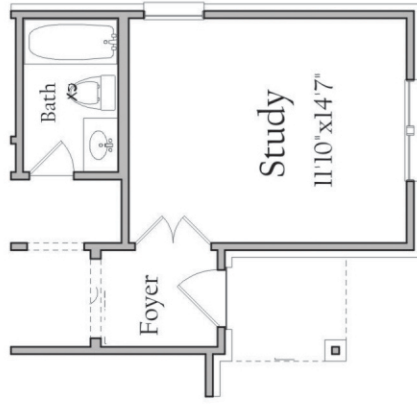

2014 - B Plan

- New 2,014 ft. single-story home in Lago Vista
- Single-story home
- Oversized master bedroom
- Private sitting area off master suite
- Open floor plan makes it perfect for entertaining
- His & Hers master bedroom closets

Take advantage of this fantastic opportunity to own
a new home a private, relaxing community

Call 817.737.0101 today to make this smart move

HD HOMES

817.737.0101

www.hdhometexas.com

2014 Plan

Total A/C 2,014 ft.
 Garage 460 ft.
 Patio 73 ft.
 Porch 32 ft.

HD HOMES

First Floor Plan

Study Option

2-Bedroom Option

All plans and elevations are subject to change without prior notice. All HD Homes floor plans & elevations are copyrighted. HD Homes will enforce copyright laws to their fullest extent. All plan numbers are approximations of square footage and may vary with alternative elevations