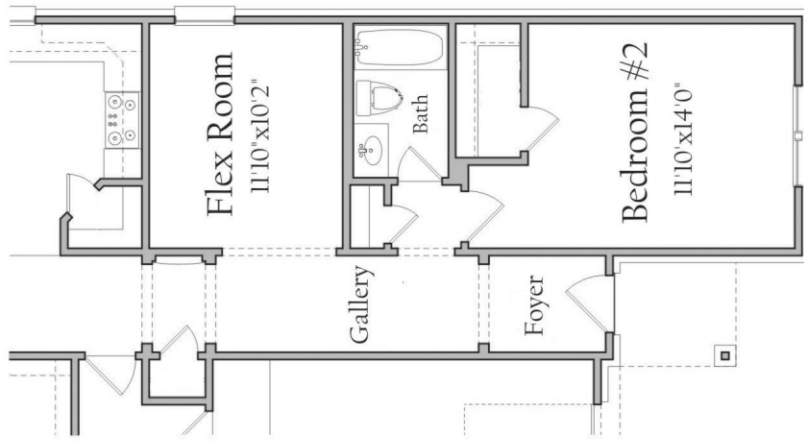

2014 - B Plan

- New 2,014 ft. single-story home in Lago Vista
- Single-story home
- Oversized master bedroom
- Private sitting area off master suite
- Open floor plan makes it perfect for entertaining
- His & Hers master bedroom closets

Take advantage of this fantastic opportunity to own
a new home a private, relaxing community

Call 817.737.0101 today to make this smart move

HD HOMES

817.737.0101

www.hdhometexas.com

2014 Plan

Total A/C 2,014 ft.
 Garage 460 ft.
 Patio 73 ft.
 Porch 32 ft.

HD HOMES

First Floor Plan

Study Option

2-Bedroom Option

All plans and elevations are subject to change without prior notice. All HD Homes floor plans & elevations are copyrighted. HD Homes will enforce copyright laws to their fullest extent. All plan numbers are approximations of square footage and may vary with alternative elevations