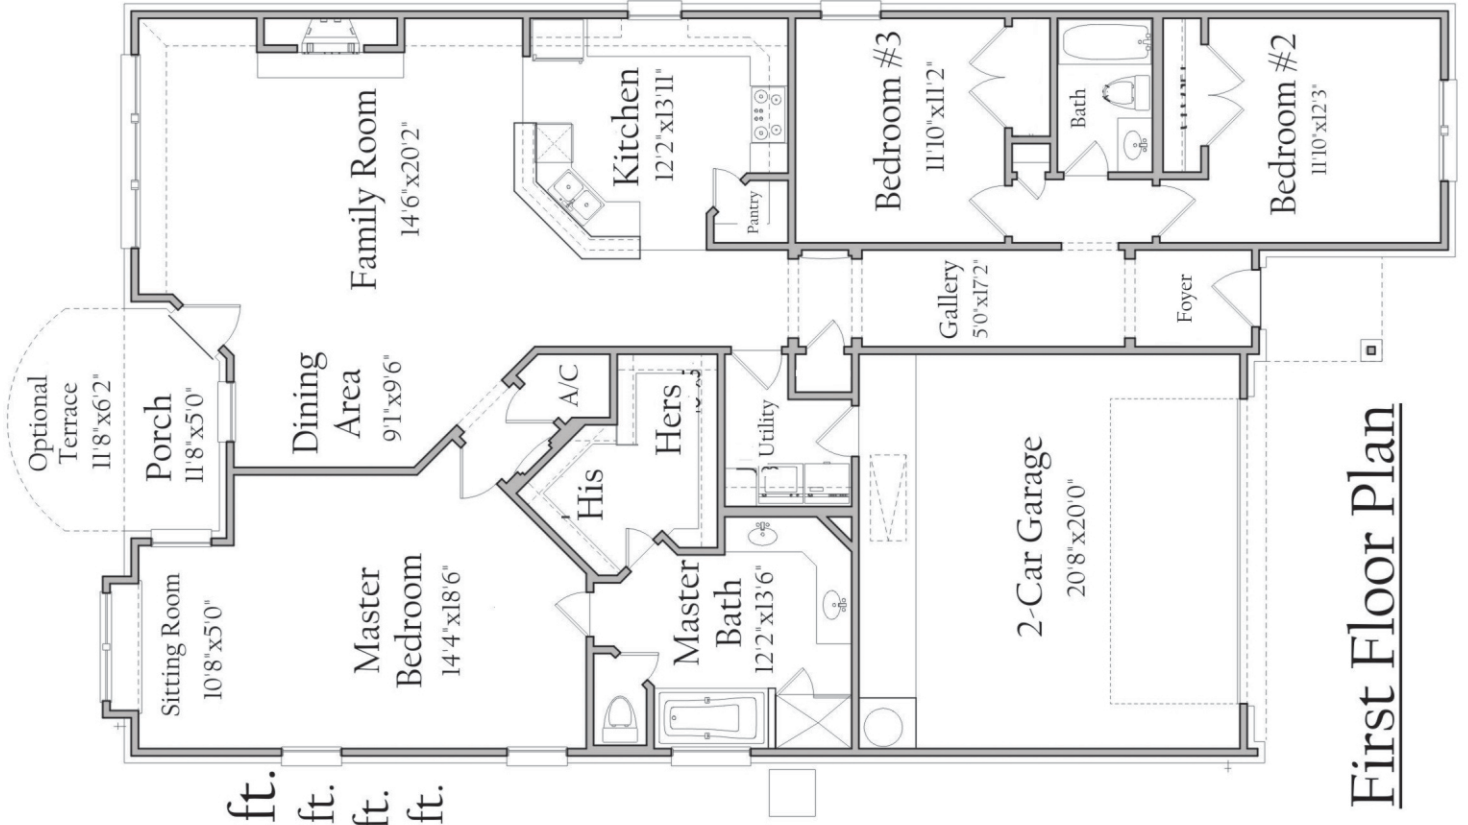

2014 - B Plan

- New 2,014 ft. single-story home in Lago Vista
- Single-story home
- Oversized master bedroom
- Private sitting area off master suite
- Open floor plan makes it perfect for entertaining
- His & Hers master bedroom closets

Take advantage of this fantastic opportunity to own
a new home a private, relaxing community

Call 817.737.0101 today to make this smart move

HD HOMES

817.737.0101

www.hdhometexas.com

2014 Plan

Total A/C 2,014 ft.
 Garage 460 ft.
 Patio 73 ft.
 Porch 32 ft.

HD HOMES

First Floor Plan

Study Option

2-Bedroom Option

All plans and elevations are subject to change without prior notice. All HD Homes floor plans & elevations are copyrighted. HD Homes will enforce copyright laws to their fullest extent. All plan numbers are approximations of square footage and may vary with alternative elevations